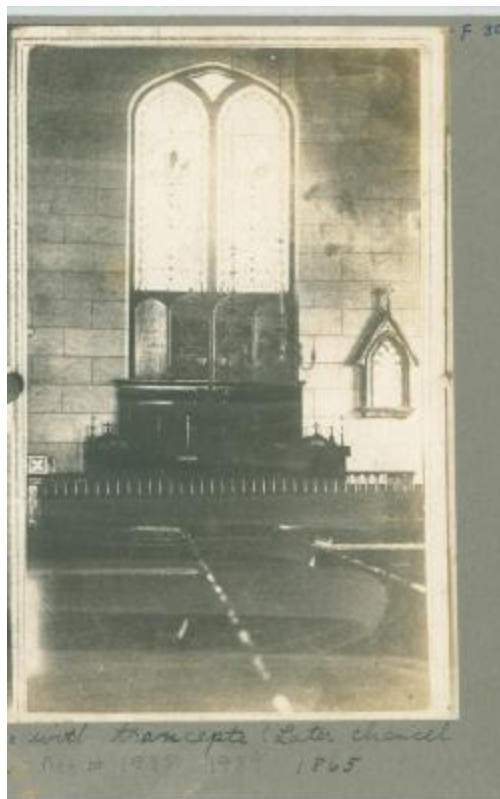

## Information for item St. Mark's church, chancel

page 1

**TITLE:** St. Mark's church, chancel

**IDENTIFIER:** 18-1-3.30.1789

**DESCRIPTION:** Interview view of St. Mark's Church Chancel. Pews are visible.

**DATES:** 1865 (Created)

**SUBJECT HEADINGS (TGM):**

Churches  
Chancels  
Pews

**FILE IDENTIFIER:** 18-1-3.30.1789

**SOURCE:** [George E. Fitch photographs collection \(Coll. 018\)](#) - Grand Rapids History Center