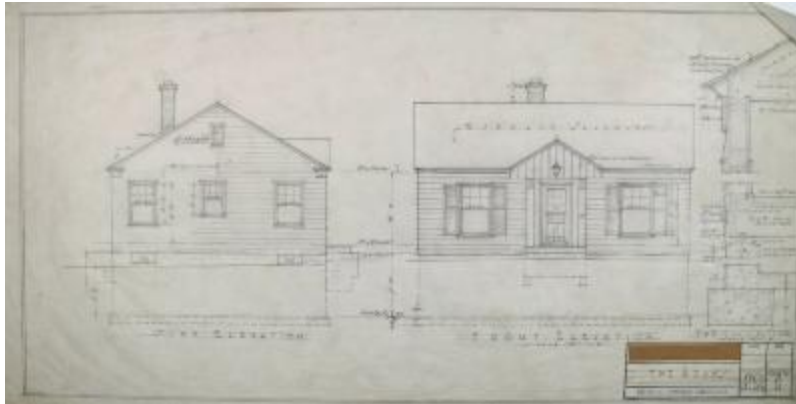

Information for item The Adams

page 1

TITLE:	The Adams
IDENTIFIER:	322-001-001
SUBJECT HEADINGS (TGM):	Architectural drawings Elevations
FILE IDENTIFIER:	322-001-001
SOURCE:	Albert Builders Collection (Coll. 322) - Grand Rapids Public Library, History & Special Collections Department
PART OF DIGITAL COLLECTION:	Albert Builders architectural drawings