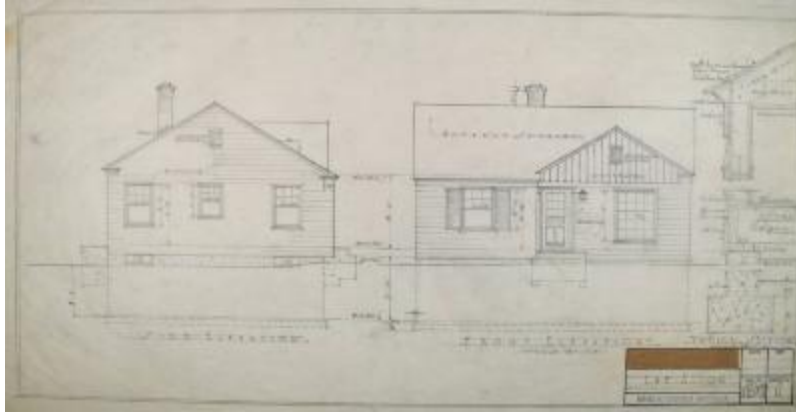

Information for item The Alton

page 1

TITLE:	The Alton
IDENTIFIER:	322-001-002
SUBJECT HEADINGS (TGM):	Architectural drawings Elevations
FILE IDENTIFIER:	322-001-002
SOURCE:	Albert Builders Collection (Coll. 322) - Grand Rapids History Center
PART OF DIGITAL COLLECTION:	Albert Builders architectural drawings
RELATED PLACE	Grand Rapids (was created at)