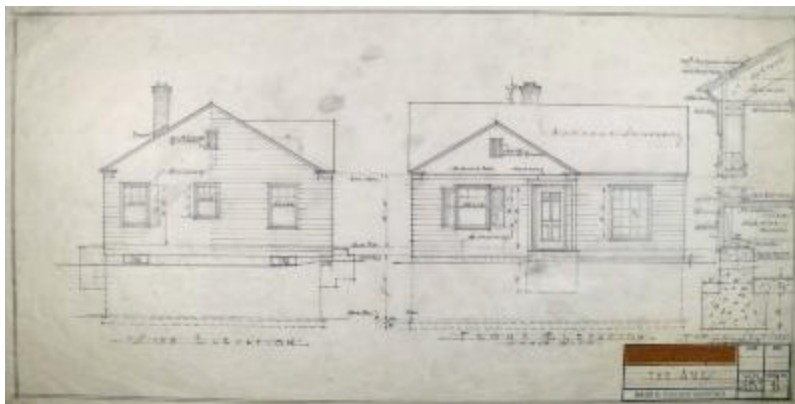

Information for item The Ames

page 1

TITLE:	The Ames
IDENTIFIER:	322-001-003
SUBJECT HEADINGS (TGM):	Architectural drawings Elevations
FILE IDENTIFIER:	322-001-003
SOURCE:	Albert Builders Collection (Coll. 322) - Grand Rapids History Center
PART OF DIGITAL COLLECTION:	Albert Builders architectural drawings
RELATED PLACE	Grand Rapids (was created at)