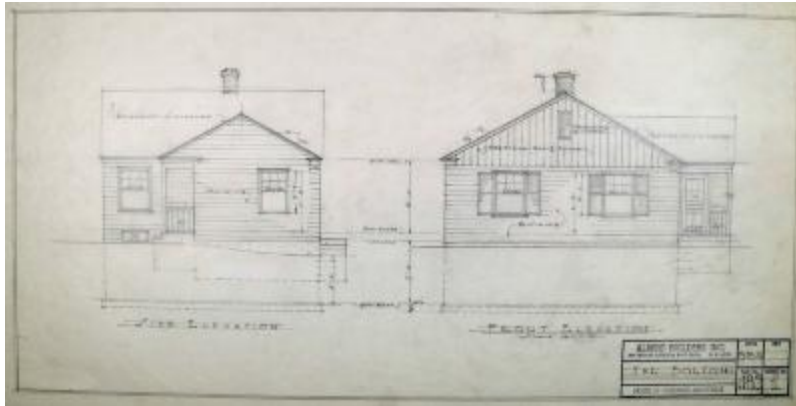

Information for item The Bolton

page 1

TITLE:	The Bolton
IDENTIFIER:	322-001-010
DATES:	August 18 1941 (Created)
SUBJECT HEADINGS (TGM):	Architectural drawings Elevations
FILE IDENTIFIER:	322-001-010
SOURCE:	Albert Builders Collection (Coll. 322) - Grand Rapids History Center
PART OF DIGITAL COLLECTION:	Albert Builders architectural drawings
RELATED PLACE	Grand Rapids (was created at)