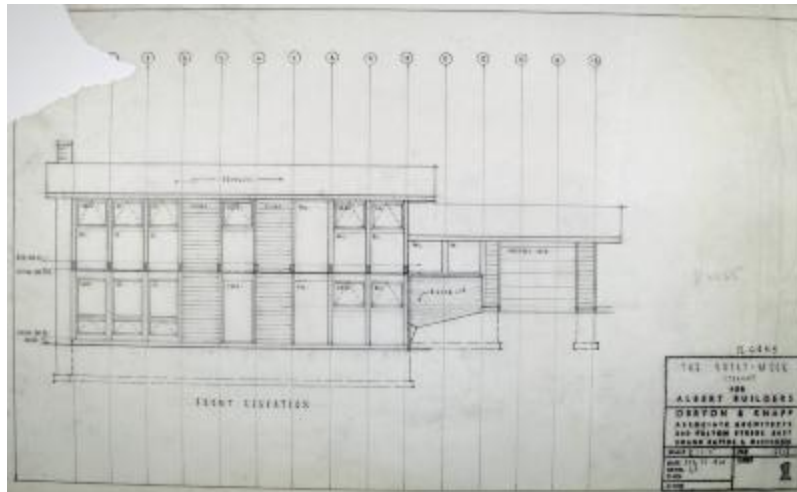

Information for item The Built-Moor Straight

page 1

TITLE:	The Built-Moor Straight
IDENTIFIER:	322-001-014_001
DATES:	February 22 1960 (Created)
SUBJECT HEADINGS (TGM):	Architectural drawings Elevations
FILE IDENTIFIER:	322-001-014_001
SOURCE:	Albert Builders Collection (Coll. 322) - Grand Rapids Public Library, History & Special Collections Department
PART OF DIGITAL COLLECTION:	Albert Builders architectural drawings