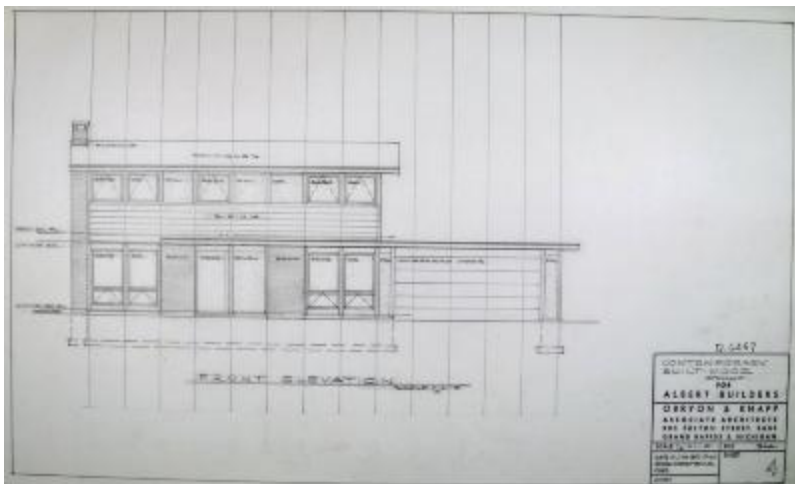

Information for item Contemporary Built-Moor Straight

page 1

TITLE: Contemporary Built-Moor Straight

IDENTIFIER: 322-001-014_002

DATES: August 30 1961 (Created)

SUBJECT HEADINGS (TGM):
Architectural drawings
Elevations