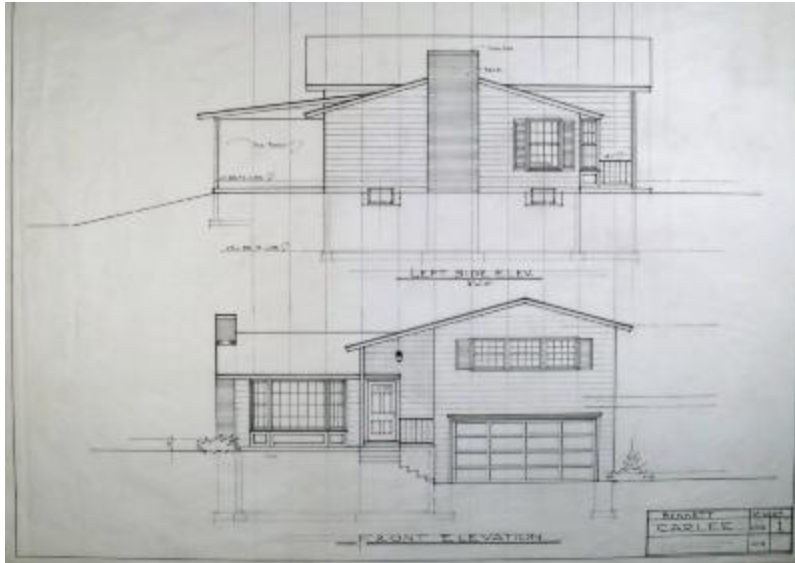

Information for item Bennett Carlee

page 1

TITLE: Bennett Carlee

IDENTIFIER: 322-002-003_001

DATES: June 5 1964 (Created)

SUBJECT HEADINGS (TGM):
Architectural drawings
Elevations

FILE IDENTIFIER: 322-002-003_001