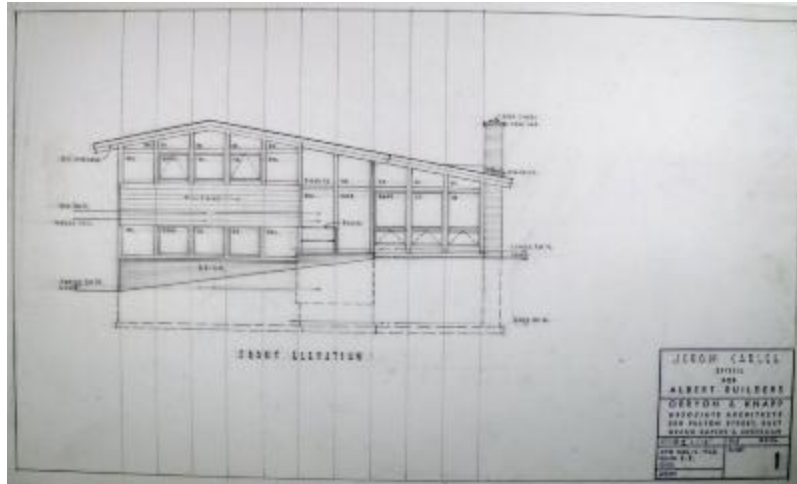

Information for item Jerow Carlee Reverse

page 1

TITLE: Jerow Carlee Reverse

IDENTIFIER: 322-002-004_004

DATES: March 16 1960 (Created)

SUBJECT HEADINGS (TGM):
Architectural drawings
Elevations

FILE IDENTIFIER: 322-002-004_004