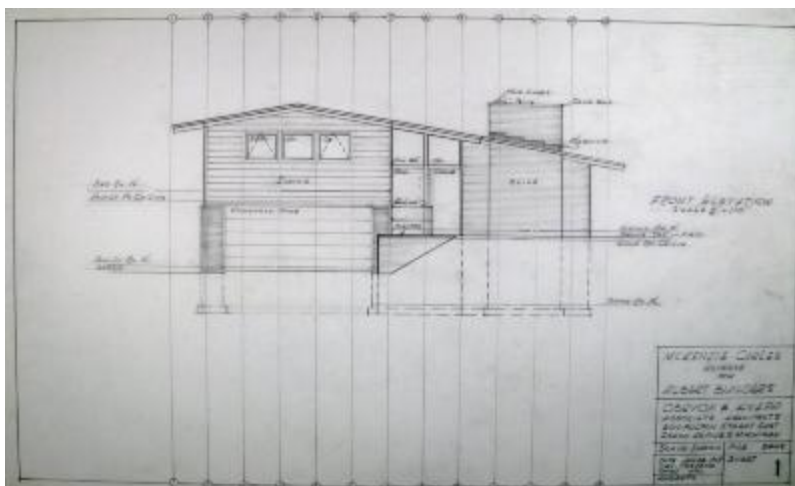

Information for item Mckenzie Carlee Reverse

page 1

TITLE: Mckenzie Carlee Reverse

IDENTIFIER: 322-002-004_006

DATES: January 23 1959 (Created)

SUBJECT HEADINGS (TGM):
Architectural drawings
Elevations

FILE IDENTIFIER: 322-002-004_006