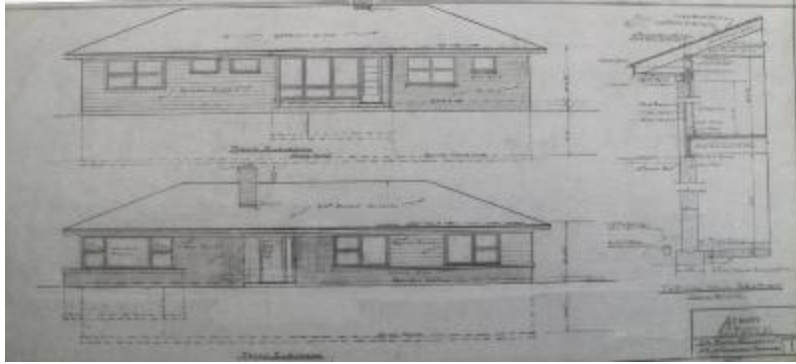

Information for item 2 1/2 Bath Randolph #1

page 1

TITLE:	2 1/2 Bath Randolph #1
IDENTIFIER:	322-OverA-023_002
DATES:	May 3 1955 (Created)
SUBJECT HEADINGS (TGM):	Architectural drawings Elevations
FILE IDENTIFIER:	322-OverA-023_002
SOURCE:	Albert Builders Collection (Coll. 322) - Grand Rapids Public Library, History & Special Collections Department
PART OF DIGITAL COLLECTION:	Albert Builders architectural drawings