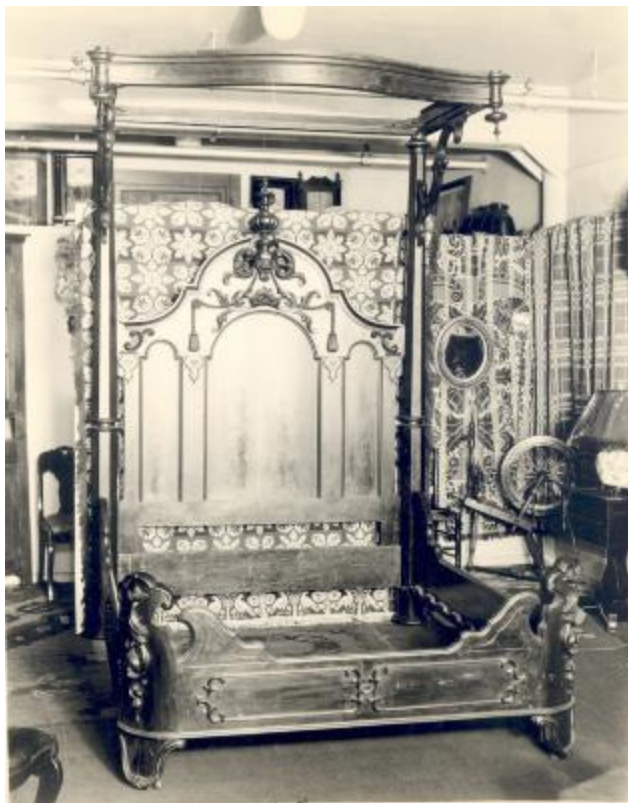

Information for item Furniture

page 1

TITLE:	Furniture
IDENTIFIER:	43-1-1.8
DESCRIPTION:	Antique canopy bed (no canopy or mattress) with elaborate carving. Spinning wheel in corner of room.
DATES:	1929 (Created)
SUBJECT HEADINGS (TGM):	Furniture Beds Bedrooms
FILE IDENTIFIER:	43-1-1.8
SOURCE:	Morris photograph collection (Coll. 043) - Grand Rapids History Center
PART OF DIGITAL COLLECTION:	Morris photograph collection
RELATED PLACE	Grand Rapids (is depicted by)